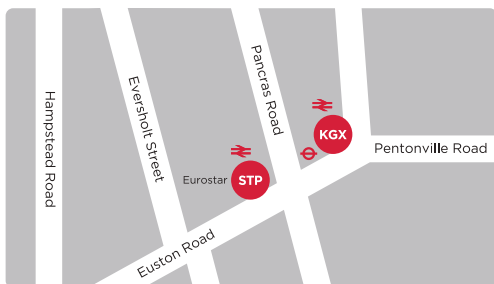

### Approx journey times

**St. Pancras to Peterborough** via Leicester  
2hrs 10mins - 2hrs 20mins

**St. Pancras to Grantham** via Nottingham  
2hrs 30mins - 2hrs 50mins

**St. Pancras to Newark North Gate** via Nottingham  
2hrs 50mins - 3hrs 20mins

**St. Pancras to Doncaster** via Sheffield  
2hrs 35mins - 2hrs 55mins

### To St. Pancras from London King's Cross:

St. Pancras is a 5 minute walk from London King's Cross and platforms are accessed by lifts or escalators.

Scan the QR code to get this on your phone.