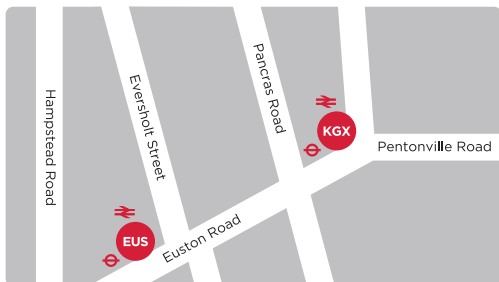

London Euston to Edinburgh (direct)
5hrs 45mins

To Euston from London King's Cross:

Turn right onto Euston Road for 650m; Euston Station is on your right, after the fire station. You can also travel on the Northern Line to Euston Station. LNER tickets are valid to Euston Station only via this route.