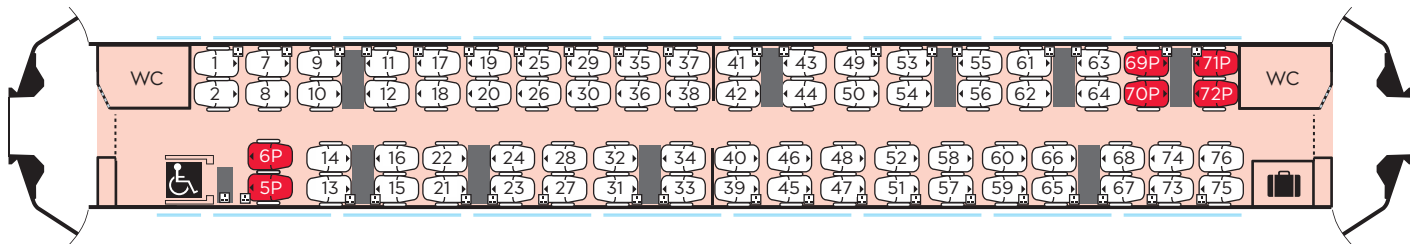

NL65

Coach F

Standard

>>> Northbound >>>

- Laptop Power Socket
- Priority Seating
- Luggage Stack
- Wheelchair Space
- Wi-Fi in Every Coach
- Non-Reservable
- Window