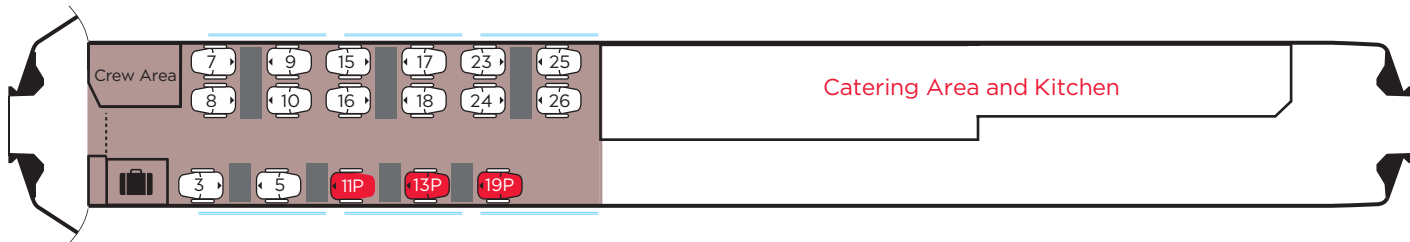

NL65

Coach J

First Class

>>> Northbound >>>

- Laptop Power Socket
- Priority Seating
- Luggage Stack
- Wheelchair Space
- Wi-Fi in Every Coach
- Non-Reservable
- Window