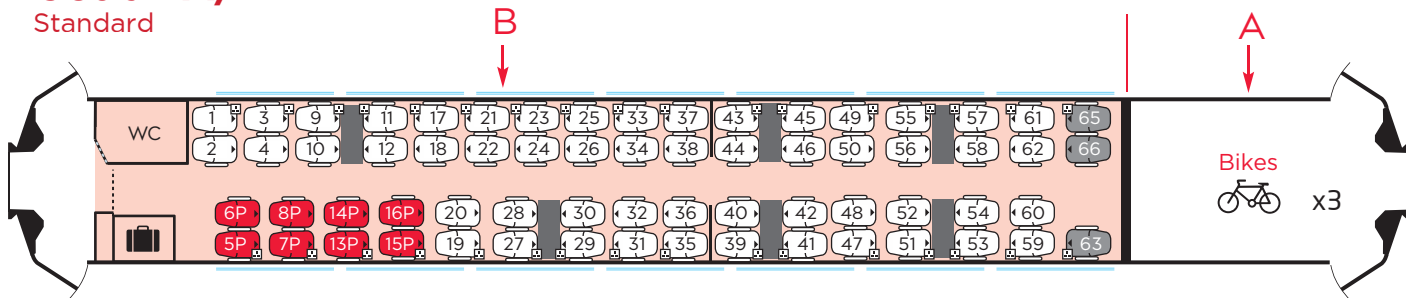

NL65

Coach F

Standard

>>> Northbound >>>

- Laptop Power Socket
- Priority Seating
- Luggage Stack
- Wheelchair Space
- Wi-Fi in Every Coach
- Non-Reservable
- Window

NL65

Coaches C, D, E

Standard

>>> Northbound >>>

3 Bikes Permitted

- Laptop Power Socket
- Priority Seating
- Luggage Stack
- Wheelchair Space
- Wi-Fi in Every Coach
- Non-Reservable
- Window

NL65

Coach A/B

Standard

>>> Northbound >>>

- Laptop Power Socket
- Wi-Fi in Every Coach
- Priority Seating
- Non-Reservable
- Luggage Stack
- Window
- Wheelchair Space