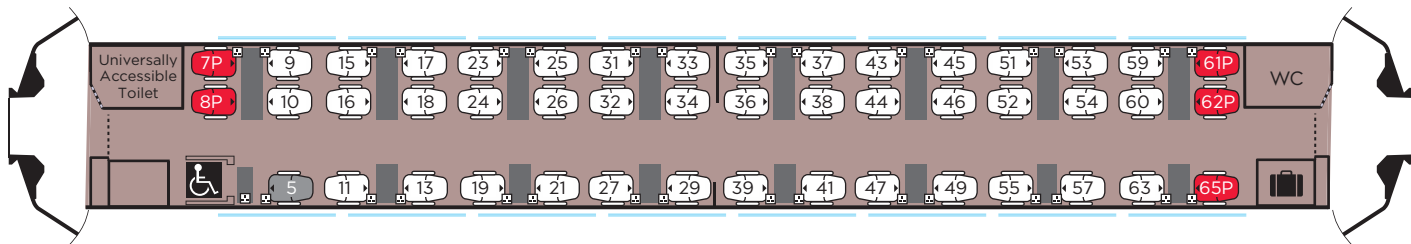

NL65

Coach L

First Class

>>> Northbound >>>

- Laptop Power Socket
- Priority Seating
- Luggage Stack
- Wheelchair Space
- Wi-Fi in Every Coach
- Non-Reservable
- Window