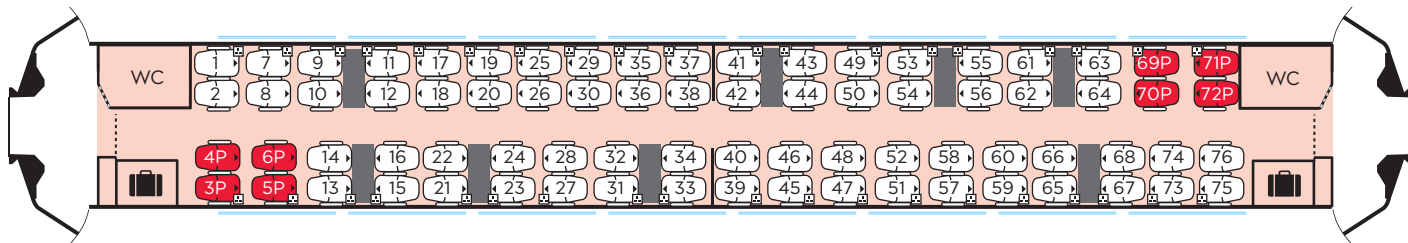

NL65

Coaches C, D, E

Standard

>>> Northbound >>>

3 Bikes Permitted

- Laptop Power Socket
- Priority Seating
- Luggage Stack
- Wheelchair Space
- Wi-Fi in Every Coach
- Non-Reservable
- Window