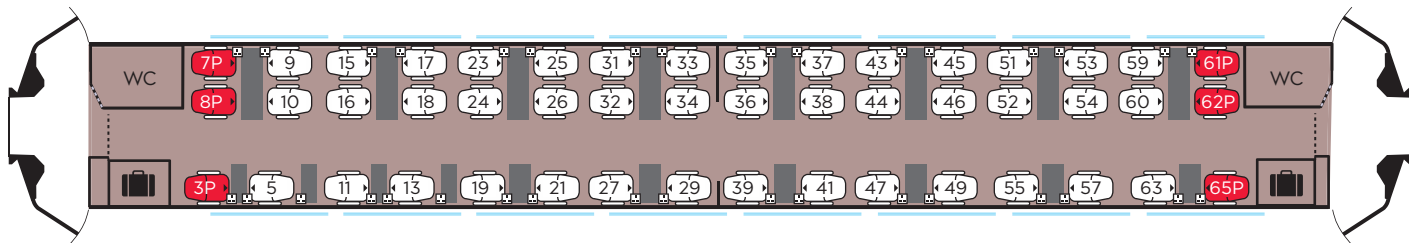

NL65

Coach M

First Class

>>> Northbound >>>

- Laptop Power Socket
- Priority Seating
- Luggage Stack
- Wheelchair Space
- Wi-Fi in Every Coach
- Non-Reservable
- Window