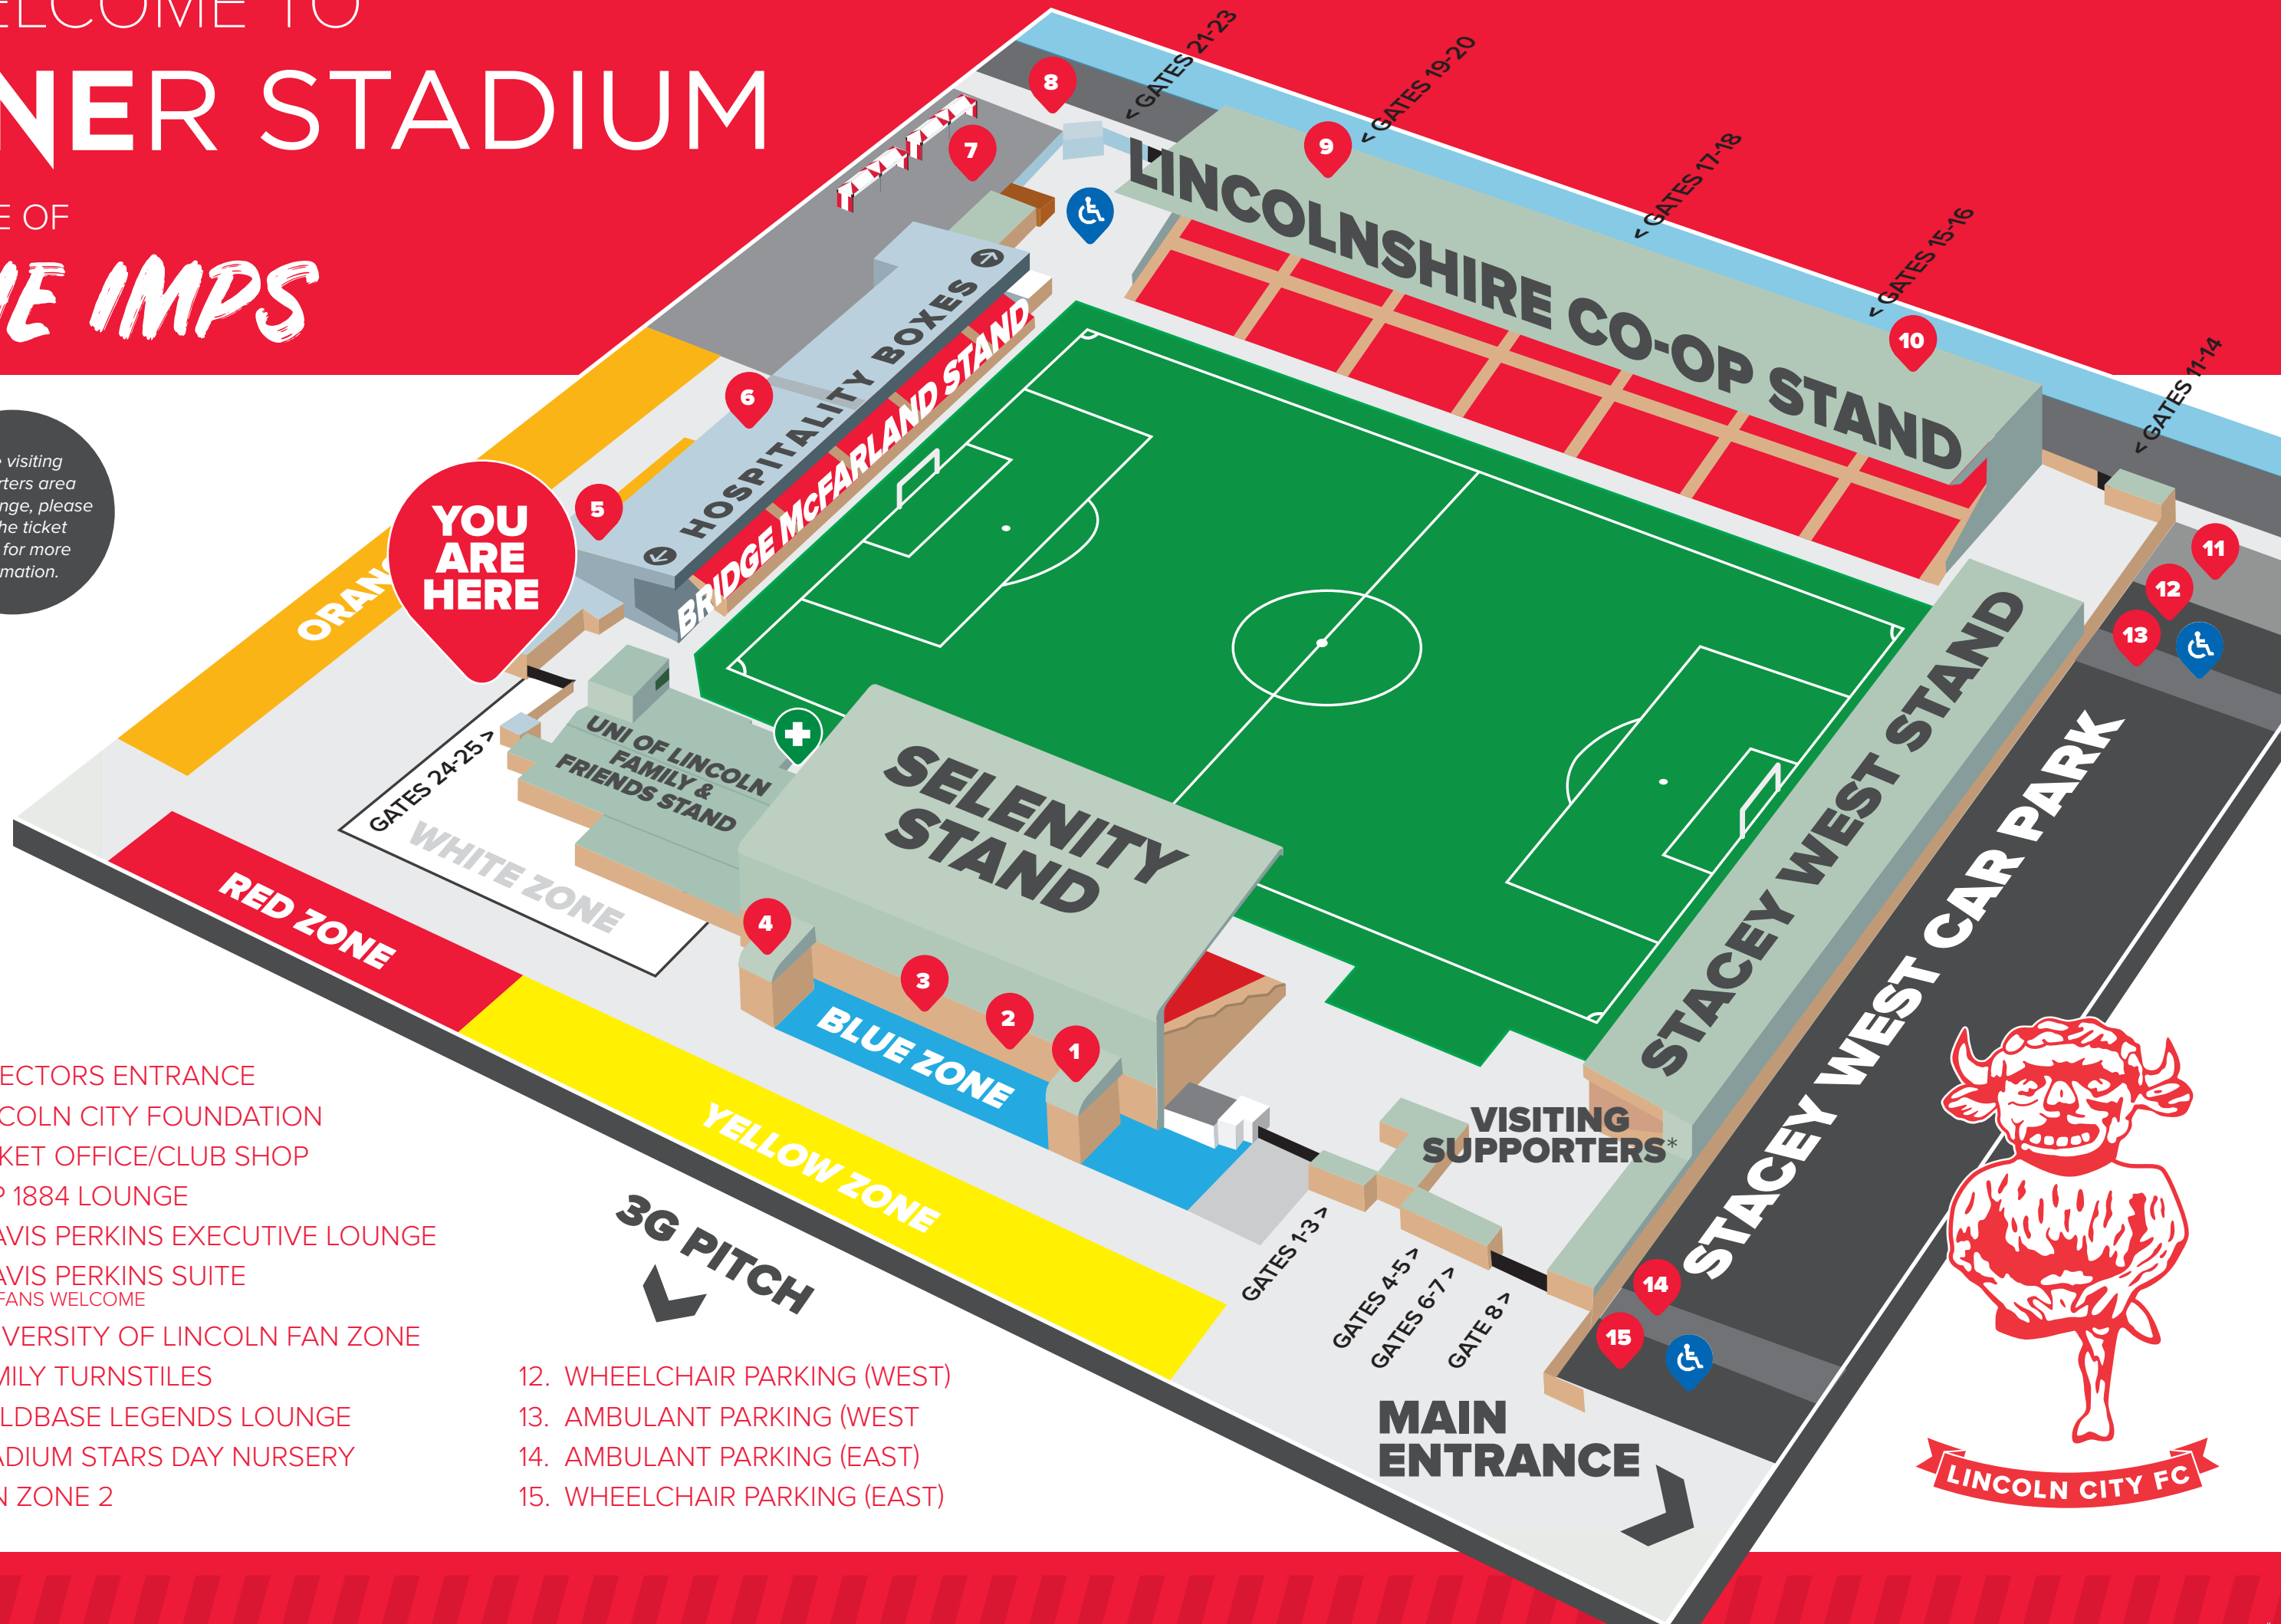

WELCOME TO LNER STADIUM

HOME OF
THE IMPS

* The visiting supporters area may change, please visit the ticket office for more information.

- 1. DIRECTORS ENTRANCE
- 2. LINCOLN CITY FOUNDATION
- 3. TICKET OFFICE/CLUB SHOP
- 4. SRP 1884 LOUNGE
- 5. TRAVIS PERKINS EXECUTIVE LOUNGE
- 6. TRAVIS PERKINS SUITE
ALL FANS WELCOME
- 7. UNIVERSITY OF LINCOLN FAN ZONE
- 8. FAMILY TURNSTILES
- 9. BUILDBASE LEGENDS LOUNGE
- 10. STADIUM STARS DAY NURSERY
- 11. FAN ZONE 2

- 12. WHEELCHAIR PARKING (WEST)
- 13. AMBULANT PARKING (WEST)
- 14. AMBULANT PARKING (EAST)
- 15. WHEELCHAIR PARKING (EAST)