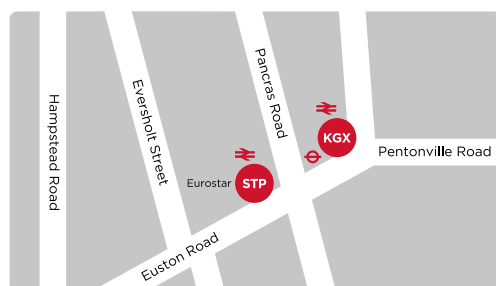

Suggested alternative routes via St Pancras during disruption

We're sorry to say our LNER Trains services are currently disrupted or suspended with significant delays.

The last train times via an alternative route may be much earlier.

To St Pancras from London King's Cross:

St Pancras is a 5 minute walk from London King's Cross and platforms are accessed by lifts or escalators.

- King's Cross
- St Pancras
- Change of train
- Limited service
- Less frequent service
- One train per hour or more