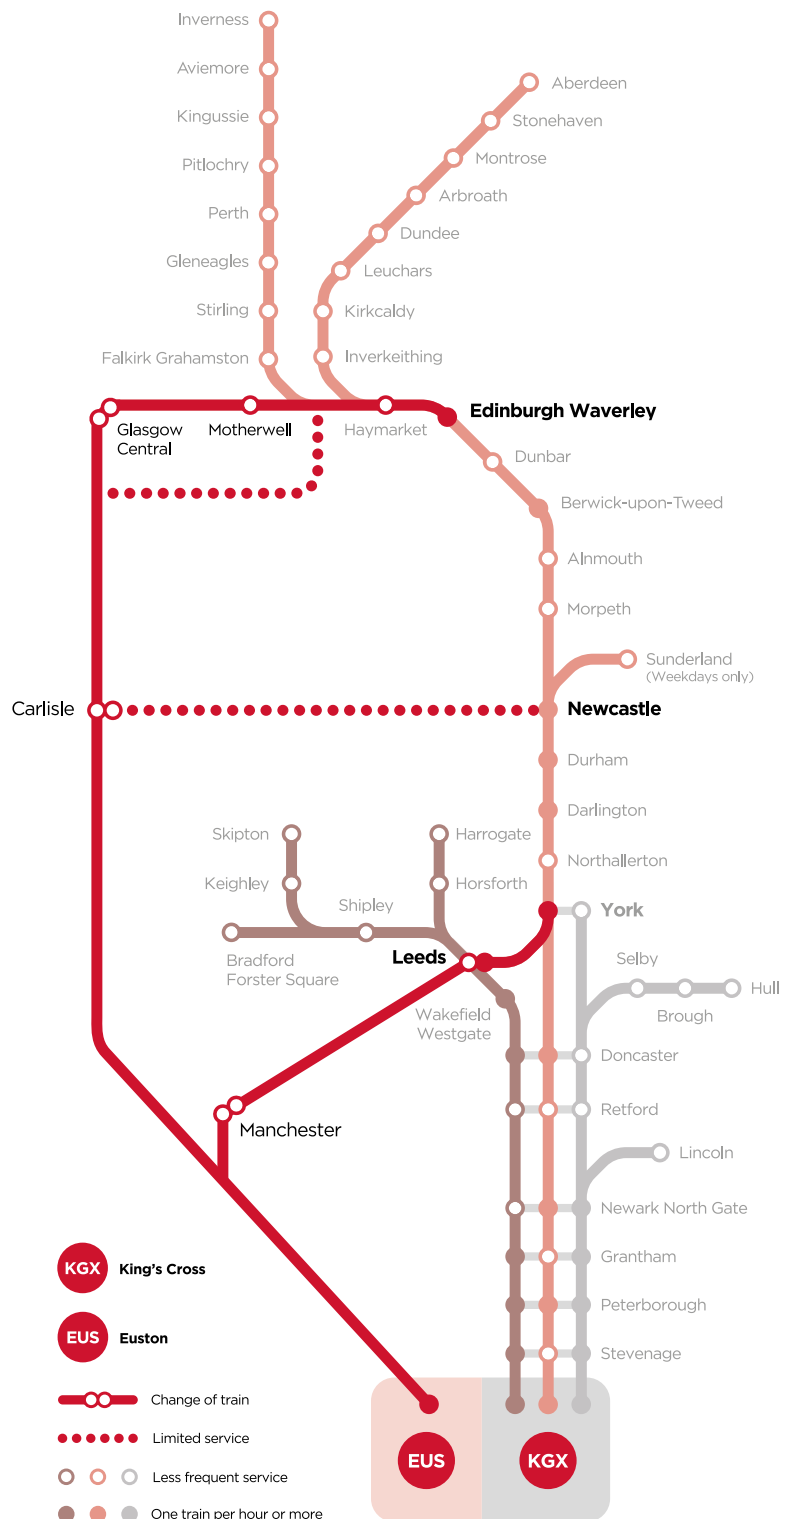

Suggested alternative routes via Euston during disruption

We're sorry to say our LNER Trains services are currently disrupted or suspended with significant delays.

The last train times via an alternative route may be much earlier.

To Euston from London King's Cross:

Turn right onto Euston Road for 650m; Euston Station is on your right, after the fire station. You can also travel on the Northern Line to Euston Station. LNER tickets are valid to Euston Station only via this route.