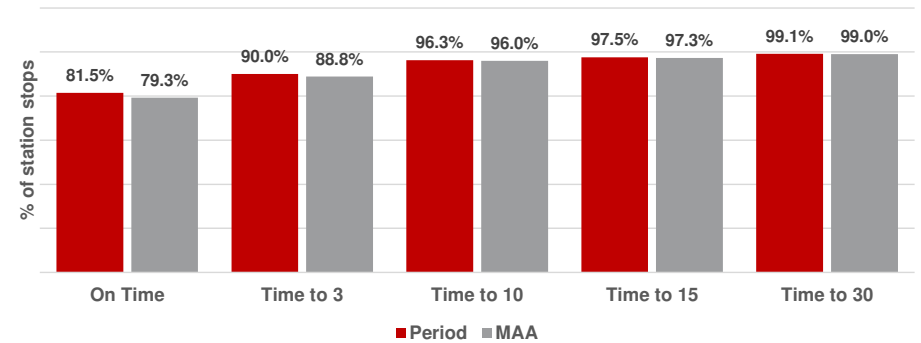

Punctuality at all stations	Punctuality at each station stop					
	On Time		Time to 3		Time to 15	
	Period	MAA	Period	MAA	Period	MAA
Total LNER	81.5%	79.3%	90.0%	88.8%	97.5%	97.3%
Service Groups						
Anglo Scottish Services	81.8%	78.9%	90.1%	88.4%	97.8%	97.2%
West Yorkshire Services	81.1%	80.3%	90.3%	89.9%	97.7%	97.9%
West Yorkshire Extensions	79.0%	78.1%	89.5%	90.2%	95.7%	98.0%
Anglo Scot Extensions	81.5%	77.9%	89.4%	87.4%	96.8%	96.4%
Annual Targets		50.0%		68.9%		94.1%

Punctuality at each station stop

Punctuality at destination - Pd	Late arrivals at destination only					
	30 - 59 mins		60 - 119 mins		> 119 mins	
	#	%	#	%	#	%
Total LNER	20	0.6%	9	0.3%	1	0.0%
Service Groups						
Anglo Scottish Services	10	0.7%	7	0.5%	0	0.0%
West Yorkshire Services	8	0.5%	1	0.1%	1	0.1%
West Yorkshire Extensions	0	0.0%	0	0.0%	0	0.0%
Anglo Scot Extensions	2	0.6%	1	0.3%	0	0.0%