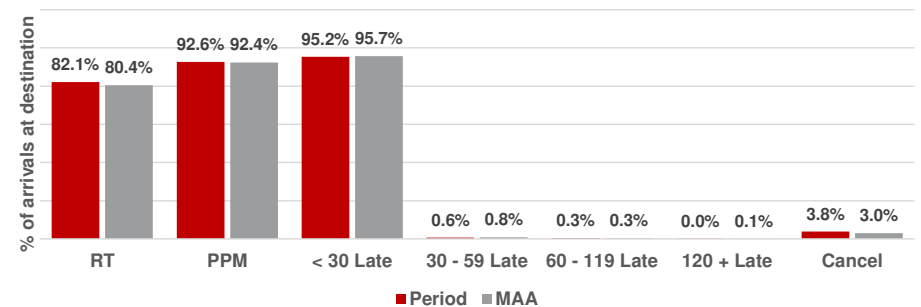

Arrivals at destination only

Cancellations	Cancellations					
	Total scheduled services		All causes		LNER only	
	Period	MAA	Period	MAA	Period	MAA
Total LNER	3,218	39,780	3.8%	3.0%	0.6%	0.6%
Service Groups						
Anglo Scottish Services	1,398	19,246	2.8%	2.5%	0.2%	0.5%
West Yorkshire Services	1,462	16,797	4.5%	3.2%	0.9%	0.8%
West Yorkshire Extensions	25	1,229	8.0%	3.5%	0.0%	0.9%
Anglo Scot Extensions	333	2,508	4.8%	5.1%	1.2%	0.8%
Annual Target			2.8%			

Capacity	Reportable short formations			
	#		%	
	Period	MAA *	Period	MAA *
Total LNER	5	0	0.2%	0.0%
Service Groups				
Anglo Scottish Services	1	0	0.1%	0.0%
West Yorkshire Services	4	0	0.3%	0.0%
West Yorkshire Extensions	0	0	0.0%	0.0%
Anglo Scot Extensions	0	0	0.0%	0.0%

* To be reported from May 2021

- Anglo Scottish train services covers LNER's services between London and Edinburgh.
- Anglo Scottish train extensions covers those services which then go on to other places from Edinburgh, such as Aderdeen and Inverness. The Sunderland service also sits within this group.
- West Yorkshire train services covers LNER's services between London and Leeds, Bradford, Harrogate or Lincoln.
- West Yorkshire extension services cover between London and Skipton and London and Hull.