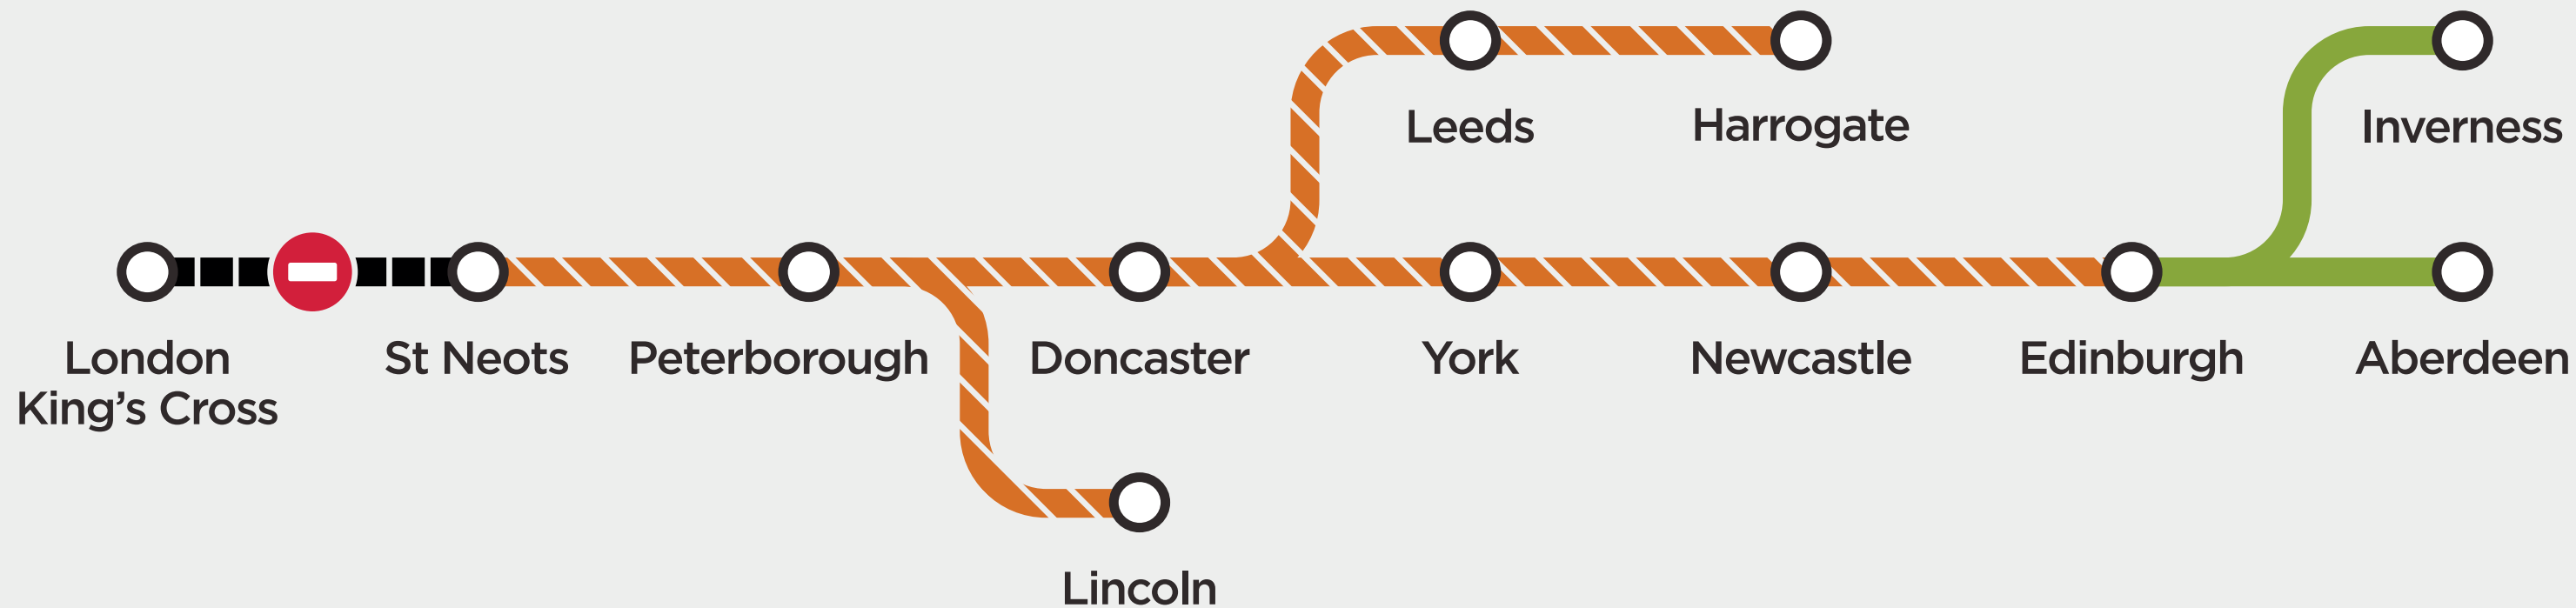

Customers are advised not to travel to or from London King's Cross

Saturday 29 February – Sunday 1 March 2020

 No trains. Replacement buses will be busy.

 No LNER services. Other trains will be busy.

 Amended timetable. Services will be very busy.

 Services mainly unaffected, but check before you travel.