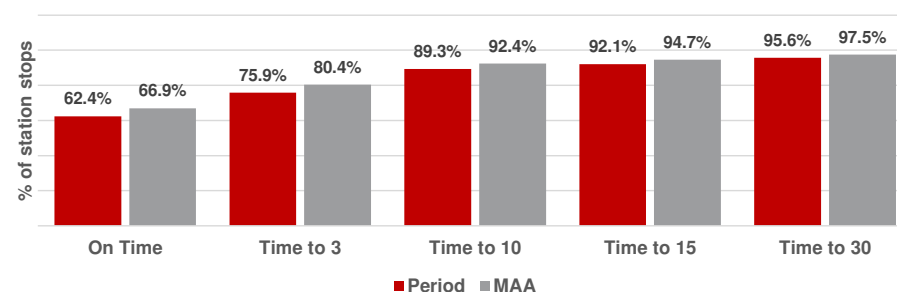

Punctuality at all stations	Punctuality at each station stop					
	On Time		Time to 3		Time to 15	
	Period	MAA	Period	MAA	Period	MAA
Total LNER	62.4%	66.9%	75.9%	80.4%	92.1%	94.7%
Service Groups						
Anglo Scottish Services	61.1%	67.0%	73.9%	79.9%	91.1%	94.5%
West Yorkshire Services	66.4%	68.2%	80.7%	82.3%	94.6%	95.6%
West Yorkshire Extensions	70.7%	71.0%	83.0%	84.7%	97.4%	96.2%
Anglo Scot Extensions	55.6%	63.3%	69.6%	76.9%	88.4%	92.8%

Punctuality at each station stop

Punctuality at destination - Pd	Late arrivals at destination only					
	30 - 59 mins		60 - 119 mins		> 119 mins	
	#	%	#	%	#	%
Total LNER	111	2.6%	71	1.7%	24	0.6%
Service Groups						
Anglo Scottish Services	62	3.4%	34	1.9%	15	0.8%
West Yorkshire Services	33	1.8%	23	1.2%	2	0.1%
West Yorkshire Extensions	1	0.9%	0	0.0%	0	0.0%
Anglo Scot Extensions	15	3.5%	14	3.3%	7	1.6%