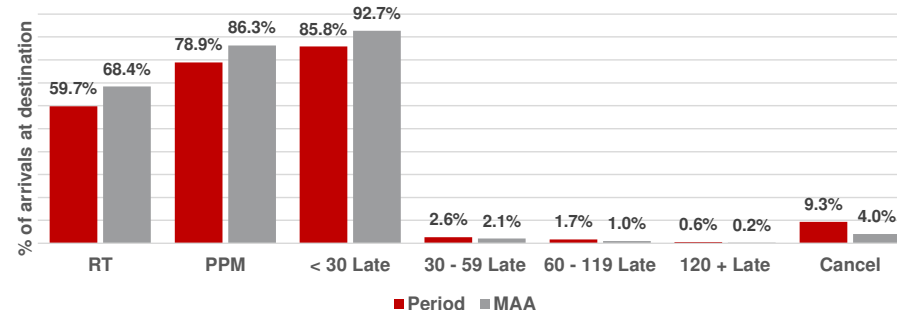

Arrivals at destination only

Cancellations	Cancellations					
	Total scheduled services		All causes		LNER only	
	Period	Annual	Period	MAA	Period	MAA
Total LNER	4,229	52,477	9.3%	4.0%	0.8%	1.0%
Service Groups						
Anglo Scottish Services	1,803	23,204	9.6%	3.8%	0.4%	0.7%
West Yorkshire Services	1,884	22,952	8.3%	4.0%	0.9%	1.2%
West Yorkshire Extensions	114	1,456	7.0%	5.2%	2.6%	2.1%
Anglo Scot Extensions	428	4,865	13.3%	4.4%	1.4%	0.6%

Capacity	Reportable short formations			
	#		%	
	Period	MAA	Period	MAA
Total LNER	3	10	0.1%	0.3%
Service Groups				
Anglo Scottish Services	0	4	0.0%	0.2%
West Yorkshire Services	3	6	0.2%	0.4%
West Yorkshire Extensions	0	0	0.0%	0.2%
Anglo Scot Extensions	0	0	0.0%	0.0%

- Anglo Scottish train services covers LNER's services between London and Edinburgh. The Middlesbrough services also sit within this group.
- Anglo Scottish train extensions covers those services which then go on to other places from Edinburgh, such as Aderdeen and Inverness. The Sunderland services also sit within this group.
- West Yorkshire train services covers LNER's services between London and Leeds, Bradford, Harrogate or Lincoln.
- West Yorkshire extension services cover between London and Skipton and London and Hull.